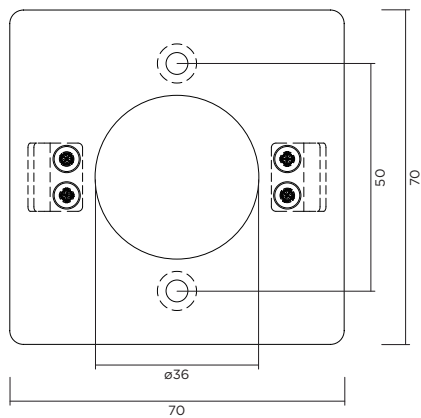

# ARZY

05-Jun-2016

**1.0** 6W | 220-240VAC | 50-60Hz | COB 3-step | incl. power supply

LED

CE IP20 960°C 0,3m P

3000K | >80CRI | 380lm

white texture  
chrome  
black texture

325163W4  
325163C4  
325163B4

wall plate dimensions

## DIMENSIONS

## MOUNTING INSTRUCTION

- 1 Attach the wall plate to the wall with screws