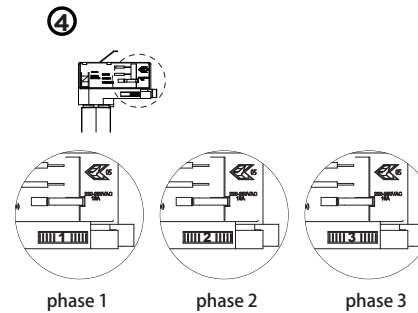

## 3.0 LED

LED 20W | 220-240VAC | 50-60Hz | COB 3-step | incl. PS | phase-cut dim | incl. 3-phase track adapter

CE IP20 0.3m 31° 90° 35°

white texture 144564W  
black texture 144564B

## DIMENSIONS

## MOUNTING INSTRUCTION

- 1 Make sure the knob is on the Loose position.
- 2 Push the fixture into the track.
- 3 Turn the knob to the Lock position. (Press the bolt and turn the knob at the same time)
- 4 Select the phase.