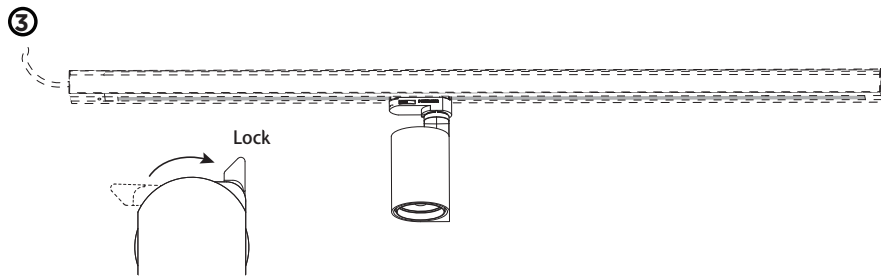

## 3.0 LED

LED 20W | 220-240VAC | 50-60Hz | COB 3-step | incl. PS | phase-cut dim | incl. 3-phase track adapter

CE IP20 0.3m 31° 90° 35°

white texture 144564W  
black texture 144564B

## DIMENSIONS