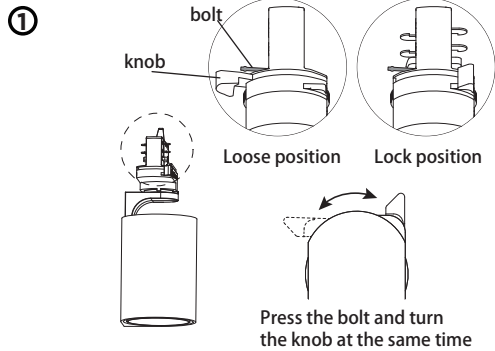

## DIMENSIONS

## MOUNTING INSTRUCTION

- 1 Make sure the knob is on the Loose position.
- 2 Push the fixture into the track.
- 3 Turn the knob to the Lock position. (Press the bolt and turn the knob at the same time)
- 4 Select the phase.