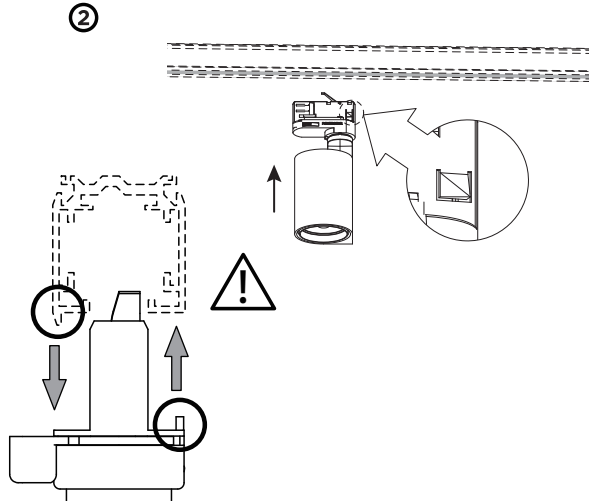

## 3.0 LED

LED 20W | 220-240VAC | 50-60Hz | COB 3-step | incl. PS | phase-cut dim | incl. 3-phase track adapter

CE IP20 0.3m 31° 90° 35°

white texture 144564W  
black texture 144564B

## DIMENSIONS

## MOUNTING INSTRUCTION

- 1 Make sure the knob is on the Loose position.
- 2 Push the fixture into the track.
- 3 Turn the knob to the Lock position. (Press the bolt and turn the knob at the same time)
- 4 Select the phase.