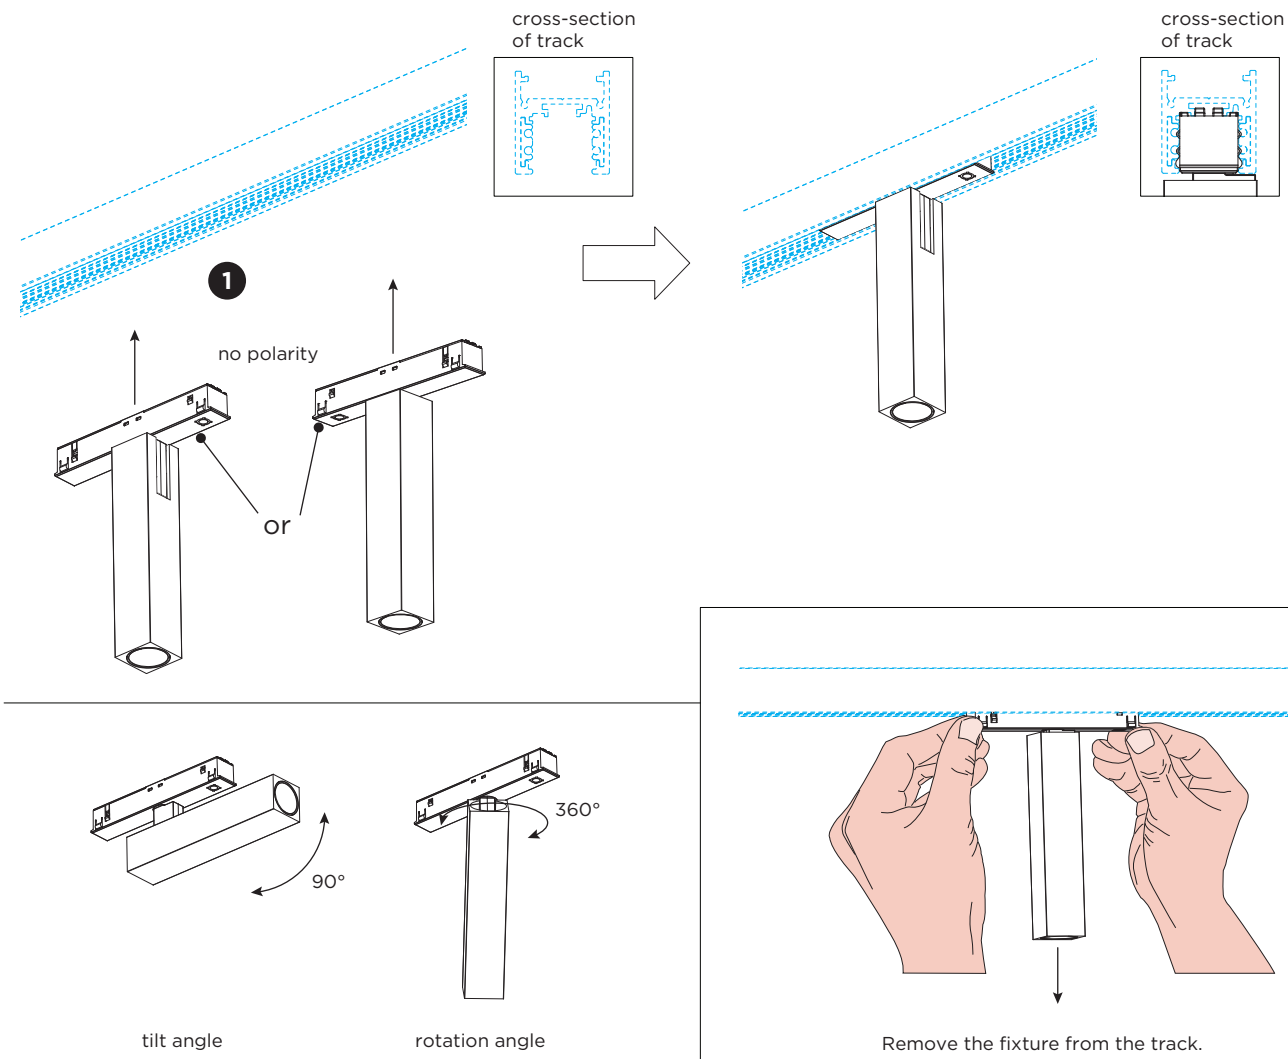

## DIMENSIONS

## MOUNTING INSTRUCTION

- 1 Push the fixture into the track at the preferred location.

WARNING

Note: the fixture is not allowed to slide in the track. If you want to change location of the fixture in the track, please pull the fixture out of the track and install it on the correct position.