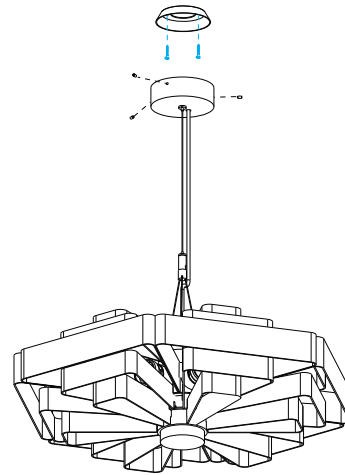

### CEILING TOP COVER DIMENSION

### DIMENSIONS

### MOUNTING INSTRUCTION

① remove the top plate.  
Fixate the baldachin to the ceiling with screws.