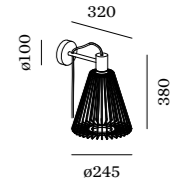

WIRO

WALL SURFACE

1.0 CONE

T30 | max. 60W | E27
220-240VAC | 50-60Hz
varnished steel | lacquered

1.45kg IP20

	CODE
	3341E8VB0
	3341E8BB0

1.1 CONE

T30 | LED 4-25W | E27
220-240VAC | 50-60Hz
varnished steel | lacquered

1.65kg IP20

	CODE
	3342E8VB0
	3342E8BB0

cable plug with dimmer

OPTIONAL

T30-225 LED E27 6W

	CODE
2200K 450lm	9003E129
2700K 500lm	9003E136

T32-180 carbon filament E27 15W

	CODE
2200K 50lm	9003E106