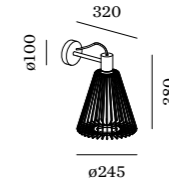

WIRO

WALL SURFACE

1.0 CONE

T30 | max. 60W | E27
220-240VAC | 50-60Hz
varnished steel | lacquered

1.45kg IP20

	CODE
	3341E8VB0
	3341E8BB0

1.1 CONE

T30 | LED 4-25W | E27
220-240VAC | 50-60Hz
varnished steel | lacquered

1.65kg IP20

	CODE
	3342E8VB0
	3342E8BB0

cable plug with dimmer

OPTIONAL

T30-225 LED E27 6W

	CODE
2200K 450lm	9003E129
2700K 500lm	9003E136

T32-180 carbon filament E27 15W

	CODE
2200K 50lm	9003E106