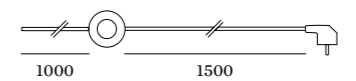

4.0

PAR16 max. 15W | GU10
100-240VAC | 50-60Hz
wet painted aluminium

1.30kg IP20 45°/45° 30°/30°

mounting
cable plug with floor switch

CODE
339520B_