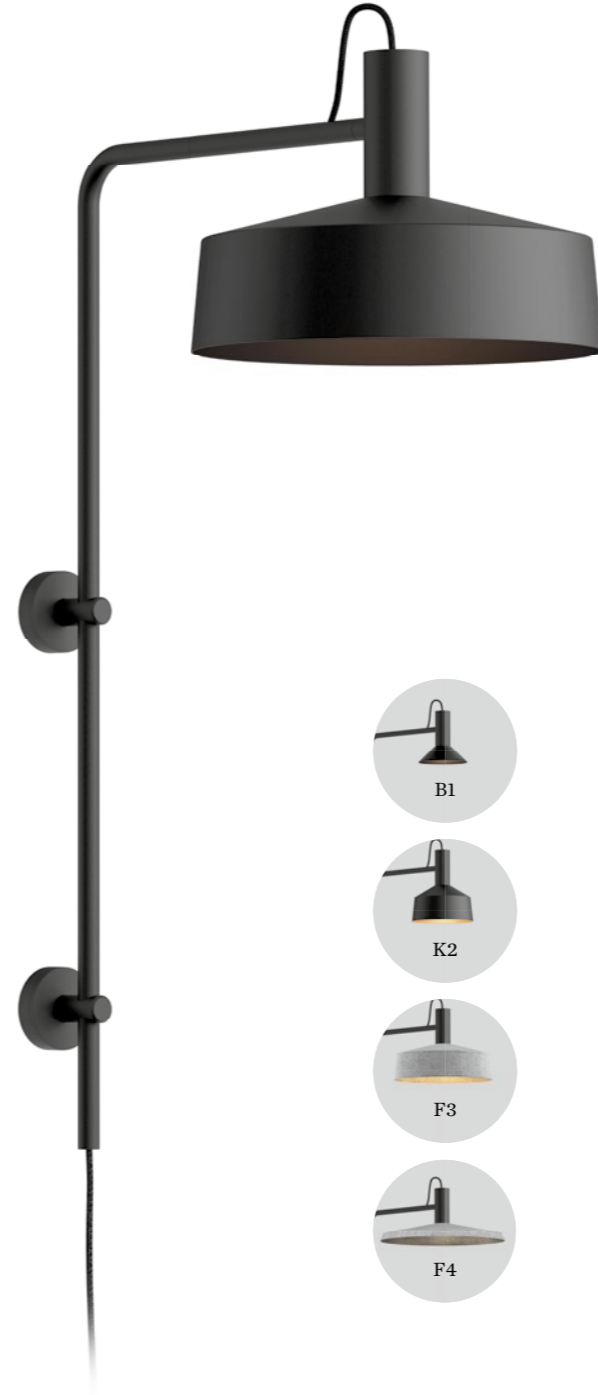

URBAN SPACES | STUDIO KOMO STUTT GART | DEUTSCHLAND

ROOMOR

WALL SURFACE

reddot award 2019
winner lighting design

ALWAYS USE

no shade
CODE
00

shade 1.0 | Ø205mm
CODE
B1
K1
F1
grey felt

shade 2.0 | Ø250mm
CODE
B2
K2
F2
grey felt

shade 3.0 | Ø405mm
CODE
B3
K3
F3
grey felt

shade 4.0 | Ø510mm
CODE
B4
K4
F4
grey felt

overview on page 31

OPTIONAL

PAR16 LED GU10 7W | phase-cut dim
2700K | 360lm
CODE
901228B3
more lamps and specs on page 701

4.0

PAR16 max. 15W | GU10
100-240VAC | 50-60Hz
wet painted aluminium

1.30kg IP20 45°/45° 30°/30°

mounting
cable plug with floor switch

CODE
339520B_

cable base round
CODE
339620B_