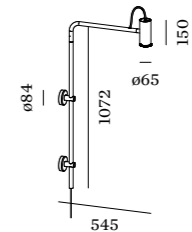

shade 3.0 | Ø405mm
CODE
B3
K3
F3
grey felt

shade 4.0 | Ø510mm
CODE
B4
K4
F4
grey felt

overview on page 31

OPTIONAL

PAR16 LED GU10 7W | phase-cut dim
2700K | 360lm
CODE
901228B3
more lamps and specs on page 701

4.0

PAR16 max. 15W | GU10
100-240VAC | 50-60Hz
wet painted aluminium

1.30kg IP20 45°/45° 30°/30°

mounting
cable plug with floor switch

CODE
339520B_

cable base round
CODE
339620B_