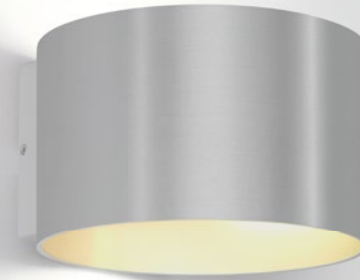

### OPTIONAL

QT14 LED 3W	CODE
2700K   200lm	9019G705
3000K   300lm	9019G703

more lamps on page 703

flaps for adjustable beam angle

	CODE
	900401W0

more lamps and specs on page 703