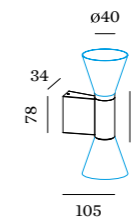

available from summer 2020

2.0

2x PAR16 max. 12W | GU10
100-240VAC | 50-60Hz
steel and aluminium wet painted

0.29kg IP20 ±0.3°D

mounting

	CODE
	257320G0
	257320B0

OPTIONAL

PAR16 LED GU10 7W | phase-cut dim

	CODE
2700K	901228B3
3000K	901228B5
1800-2850K	901229S9

more lamps and specs on page 701

ALWAYS USE

2 shades needed

shade 3.0 | 4.0 | 5.0 in gold

	CODE
3.0	911423G1
4.0	911424G1
5.0	911425G1

shade 3.0 | 4.0 | 5.0 in black

	CODE
3.0	911423B1
4.0	911424B1
5.0	911425B1