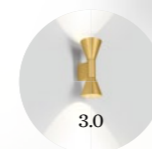

available from summer 2020

2.0

2x PAR16 max. 12W | GU10
100-240VAC | 50-60Hz
steel and aluminium wet painted

0.29kg IP20 ±0.3°D

mounting

	CODE
	257320G0
	257320B0

OPTIONAL

PAR16 LED GU10 7W | phase-cut dim

	CODE
2700K	901228B3
3000K	901228B5
1800-2850K	901229S9

more lamps and specs on page 701

ALWAYS USE

2 shades needed

shade 3.0 | 4.0 | 5.0 in gold

	CODE
3.0	911423G1
4.0	911424G1
5.0	911425G1

shade 3.0 | 4.0 | 5.0 in black

	CODE
3.0	911423B1
4.0	911424B1
5.0	911425B1