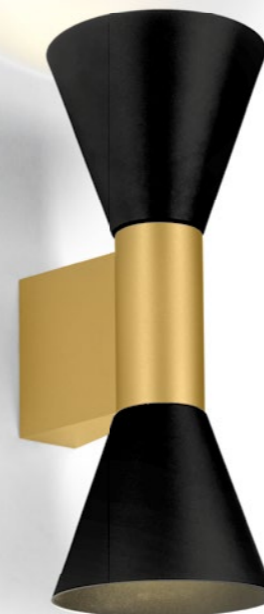

ODREY

WALL SURFACE

p. 353
p. 365

p. 387

available from summer 2020

2.0

2x PAR16 max. 12W | GU10
100-240VAC | 50-60Hz
steel and aluminium wet painted

0.29kg IP20 ±0.3°D

mounting

	CODE
	257320G0
	257320B0

OPTIONAL

PAR16 LED GU10 7W | phase-cut dim

	CODE
2700K	901228B3
3000K	901228B5
1800-2850K	901229S9

more lamps and specs on page 701

ALWAYS USE

2 shades needed

shade 3.0 | 4.0 | 5.0 in gold

	CODE
3.0	911423G1
4.0	911424G1
5.0	911425G1

shade 3.0 | 4.0 | 5.0 in black

	CODE
3.0	911423B1
4.0	911424B1
5.0	911425B1