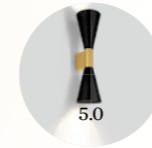

available from summer 2020

2.0

2x PAR16 max. 12W | GU10
100-240VAC | 50-60Hz
steel and aluminium wet painted

0.29kg IP20 ±0.3°D

mounting

	CODE
	257320G0
	257320B0

OPTIONAL

PAR16 LED GU10 7W | phase-cut dim

	CODE
2700K	901228B3
3000K	901228B5
1800-2850K	901229S9

more lamps and specs on page 701

ALWAYS USE

2 shades needed

shade 3.0 | 4.0 | 5.0 in gold

	CODE
3.0	911423G1
4.0	911424G1
5.0	911425G1

shade 3.0 | 4.0 | 5.0 in black

	CODE
3.0	911423B1
4.0	911424B1
5.0	911425B1