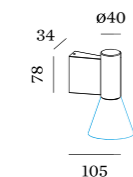

ODREY

WALL SURFACE

p. 353
p. 365

p. 387

available from summer 2020

1.0

PAR16 max. 12W | GU10
100-240VAC | 50-60Hz
steel and aluminium wet painted

0.29kg IP20

mounting

	CODE
	257420G0
	257420B0

ALWAYS USE

shade 3.0 | 4.0 | 5.0 in gold

	CODE
	911423G1
	911424G1
	911425G1

OPTIONAL

PAR16 LED GU10 7W | phase-cut dim

	CODE
2700K	901228B3
3000K	901228B5
1800-2850K	901229S9