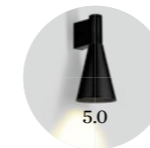

ODREY

WALL SURFACE

p. 353
p. 365

p. 387

available from summer 2020

1.0

PAR16 max. 12W | GU10
100-240VAC | 50-60Hz
steel and aluminium wet painted

0.29kg IP20

mounting

	CODE
	257420G0
	257420B0

ALWAYS USE

shade 3.0 | 4.0 | 5.0 in gold

	CODE
	911423G1
	911424G1
	911425G1

OPTIONAL

PAR16 LED GU10 7W | phase-cut dim

	CODE
2700K	901228B3
3000K	901228B5
1800-2850K	901229S9