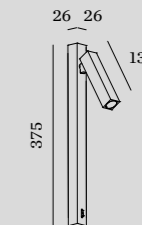

## 1.0

LED 7.5W | 220-240VAC  
50-60Hz | COB 3-step | incl. PS  
aluminium powder coated  
incl. switch on/off

0.39kg IP20 0.3m

A 18° E 350° U 90°

CODE

159654J\_  
159654K\_

LIGHT COLOUR	LUMEN   CRI	CODE
2700K	190   >90	3
3000K	200   >90	5