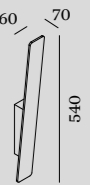

INCH

WALL SURFACE

1.5

LED 5W | 220-240VAC | 50-60Hz
COB 3-step | incl. PS | phase-cut dim
aluminium powder coated
brushed

0.49kg | IP20 | $\pm 0.3^\circ$

3000K | >80 CRI | 285lm

| | |
|---|----------|
| | CODE |
|  | 312164W4 |
|  | 312164B4 |

2.6

LED 7W | 220-240VAC | 50-60Hz
COB 3-step | incl. PS | phase-cut dim
aluminium powder coated
brushed

0.40kg | IP20 | $\pm 0.3^\circ$

3000K | >80 CRI | 575lm

| | |
|---|----------|
| | CODE |
|  | 312264W4 |
|  | 312264B4 |

5.4

LED 7W | 220-240VAC | 50-60Hz
COB 3-step | incl. PS | phase-cut dim
aluminium powder coated
brushed

0.65kg | IP20 | $\pm 0.3^\circ$

3000K | >80 CRI | 605lm

| | |
|---|----------|
| | CODE |
|  | 312364W4 |
|  | 312364B4 |