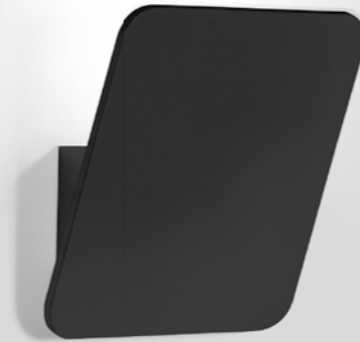

INCH

WALL SURFACE

1.5

LED 5W | 220-240VAC | 50-60Hz
COB 3-step | incl. PS | phase-cut dim
aluminium powder coated
brushed

0.49kg | IP20 | $\pm 0.3^\circ$

3000K | >80 CRI | 285lm

| | |
|---|----------|
| | CODE |
|  | 312164W4 |
|  | 312164B4 |

2.6

LED 7W | 220-240VAC | 50-60Hz
COB 3-step | incl. PS | phase-cut dim
aluminium powder coated
brushed

0.40kg | IP20 | $\pm 0.3^\circ$

3000K | >80 CRI | 575lm

| | |
|---|----------|
| | CODE |
|  | 312264W4 |
|  | 312264B4 |