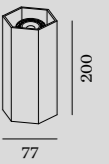

HEXO mini

WALL SURFACE

1.0

PAR16 max. 12W | GU10
100-240VAC | 50-60Hz
aluminium powder coated
brushed

0.23kg IP20

CODE	
	300420G0
	300420Q0
	300420P0
	300420B0

OPTIONAL

PAR16 LED GU10 7W | phase-cut dim

CODE	
2700K	901228W2
3000K	901228W4
1800-2850K	901229S9

more lamps and specs on page 701

2.0

2x PAR16 max. 12W | GU10
100-240VAC | 50-60Hz
aluminium powder coated
brushed

0.40kg IP20

CODE	
	301420G0
	301420Q0
	301420P0
	301420B0