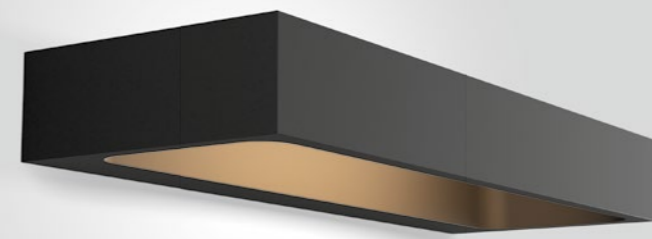

BENTO

WALL SURFACE

1.3

LED 8W | 220-240VAC | 50-60Hz
COB 3-step | incl. PS | phase-cut dim
aluminium powder coated

0.74kg | IP20 | 0.3m | P

3000K | >90 CRI | 310lm

	CODE
	309274W5
	309274B5

3.6

LED 8W | 220-240VAC | 50-60Hz
COB 3-step | incl. PS | phase-cut dim
aluminium powder coated

1.48kg | IP20 | 0.3m | P

3000K | >90 CRI | 310lm

	CODE
	309374W5
	309374B5