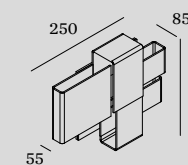

ARZY

WALL SURFACE

reddot design award
winner 2010

DESIGNED BY
FRANK JANSSENS

1.0

LED 6W | 220-240VAC | 50-60Hz
COB 3-step | incl. power supply
stainless steel | powder coated
chrome

1.56kg ⊕ IP20 ⚡ ±0.3V Ⓢ

3000K | >80 CRI | 380lm

	CODE
	325163W4
	325163C4
	325163B4