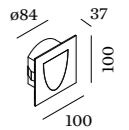

SMILE IN

WALL RECESSED

p. 589

1.0

LED 4/6W | 350/500mA | 9Vf
COB 3-step | excl. power supply
aluminium powder coated
brushed

0.39kg IP20 0.3-1.3

86-88 40 min 13

3000K | >80 CRI | 230/320lm