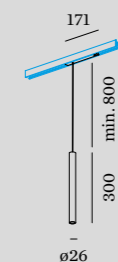

STUBE on track

48V SYSTEM

1.0

LED 7.2W | 48V | COB3-step
aluminium wet painted
PC adapter

0.15kg IP20 $\pm 0.3^\circ$ P A 25°

DALI dim

	CODE
	170165W_
	170165B_
	170165G_

LIGHT COLOUR	LUMEN	CRI	CODE
2700K	250-260	>90	3
3000K	270-280	>90	5

dim options on page 341

2.0

LED 7.2W | 48V | COB3-step
aluminium wet painted
PC adapter

0.25kg IP20 $\pm 0.3^\circ$ P A 25°

DALI dim

	CODE
	170265W_
	170265B_
	170265G_

LIGHT COLOUR	LUMEN	CRI	CODE
2700K	250-260	>90	3
3000K	270-280	>90	5