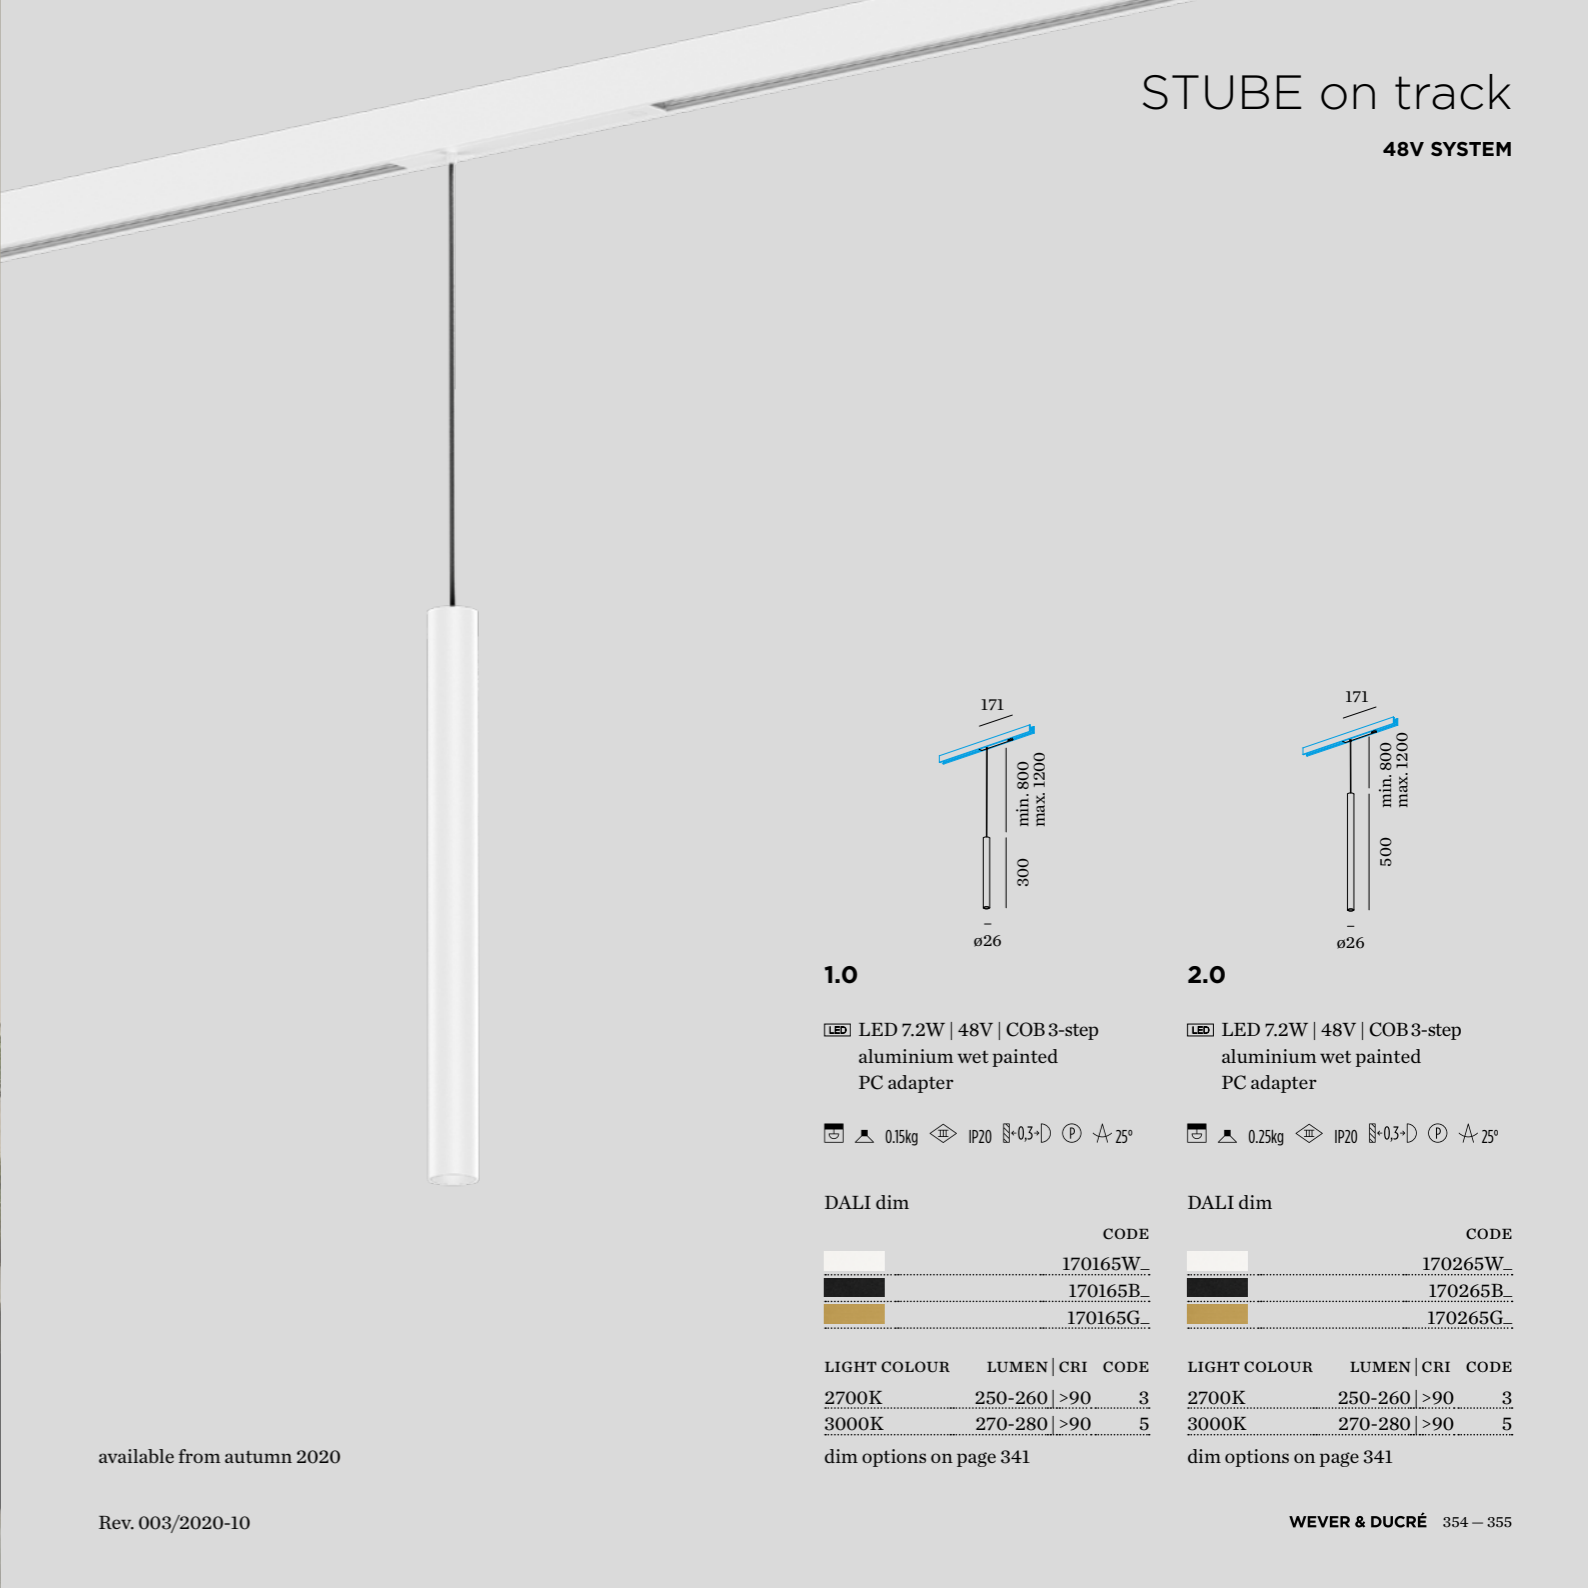

STUBE on track

48V SYSTEM

1.0

LED 7.2W | 48V | COB3-step
aluminium wet painted
PC adapter

0.15kg IP20 $\pm 0.3^\circ$ P A 25°

DALI dim

	CODE
	170165W_
	170165B_
	170165G_

LIGHT COLOUR	LUMEN	CRI	CODE
2700K	250-260	>90	3
3000K	270-280	>90	5

dim options on page 341

2.0

LED 7.2W | 48V | COB3-step
aluminium wet painted
PC adapter

0.25kg IP20 $\pm 0.3^\circ$ P A 25°

DALI dim

	CODE
	170265W_
	170265B_
	170265G_

LIGHT COLOUR	LUMEN	CRI	CODE
2700K	250-260	>90	3
3000K	270-280	>90	5

dim options on page 341

available from autumn 2020

Rev. 003/2020-10