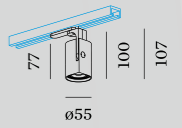

0.36kg IP20 0.3-1° P A 39°

90° 355°

	CODE
White	144164W_
Black	144164B_

LIGHT COLOUR	LUMEN	CRI	CODE
2700K	415	>80	2
3000K	430	>80	4
1800-3000K	350	>80	9

more 1-phase track accessories on page 710

OPTIONAL

dimmer

	CODE
for switch	90019017
for din rail	90019018

more specs on page 699

1.0 PAR16

PAR16 max. 12W | GU10
100-240VAC | 50-60Hz
aluminium powder coated
incl. 1-phase Global® track adapter

0.32kg IP20 0.3-1° A 36°