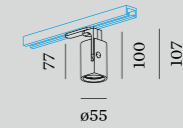

SQUBE on track

1-PHASE

p. 311

1.0 LED

LED 6W | 220-240VAC | 50-60Hz
COB 3-step | phase-cut dim
aluminium powder coated
incl. 1-phase Global® track adapter

0.36kg IP20 0.3-1° P A 39°

90° 355°

	CODE
White	144164W_
Black	144164B_

LIGHT COLOUR	LUMEN	CRI	CODE
2700K	415	>80	2
3000K	430	>80	4
1800-3000K	350	>80	9

more 1-phase track accessories on page 710

OPTIONAL

dimmer

	CODE
for switch	90019017
for din rail	90019018

more specs on page 699