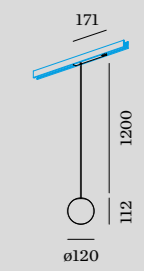

SOLLI on track

48V SYSTEM

1.0

LED 5W | 48V | COB 3-step
aluminium powder coated
glass handblown | black PC
adapter and cable

0.70kg | IP20 | 0.3m | DALI dim

DALI dim

	CODE
	238185FD_
	238185TD_
	238185WB_

LIGHT COLOUR	LUMEN CRI	CODE
2700K	200 >90	3
3000K	210 >90	5