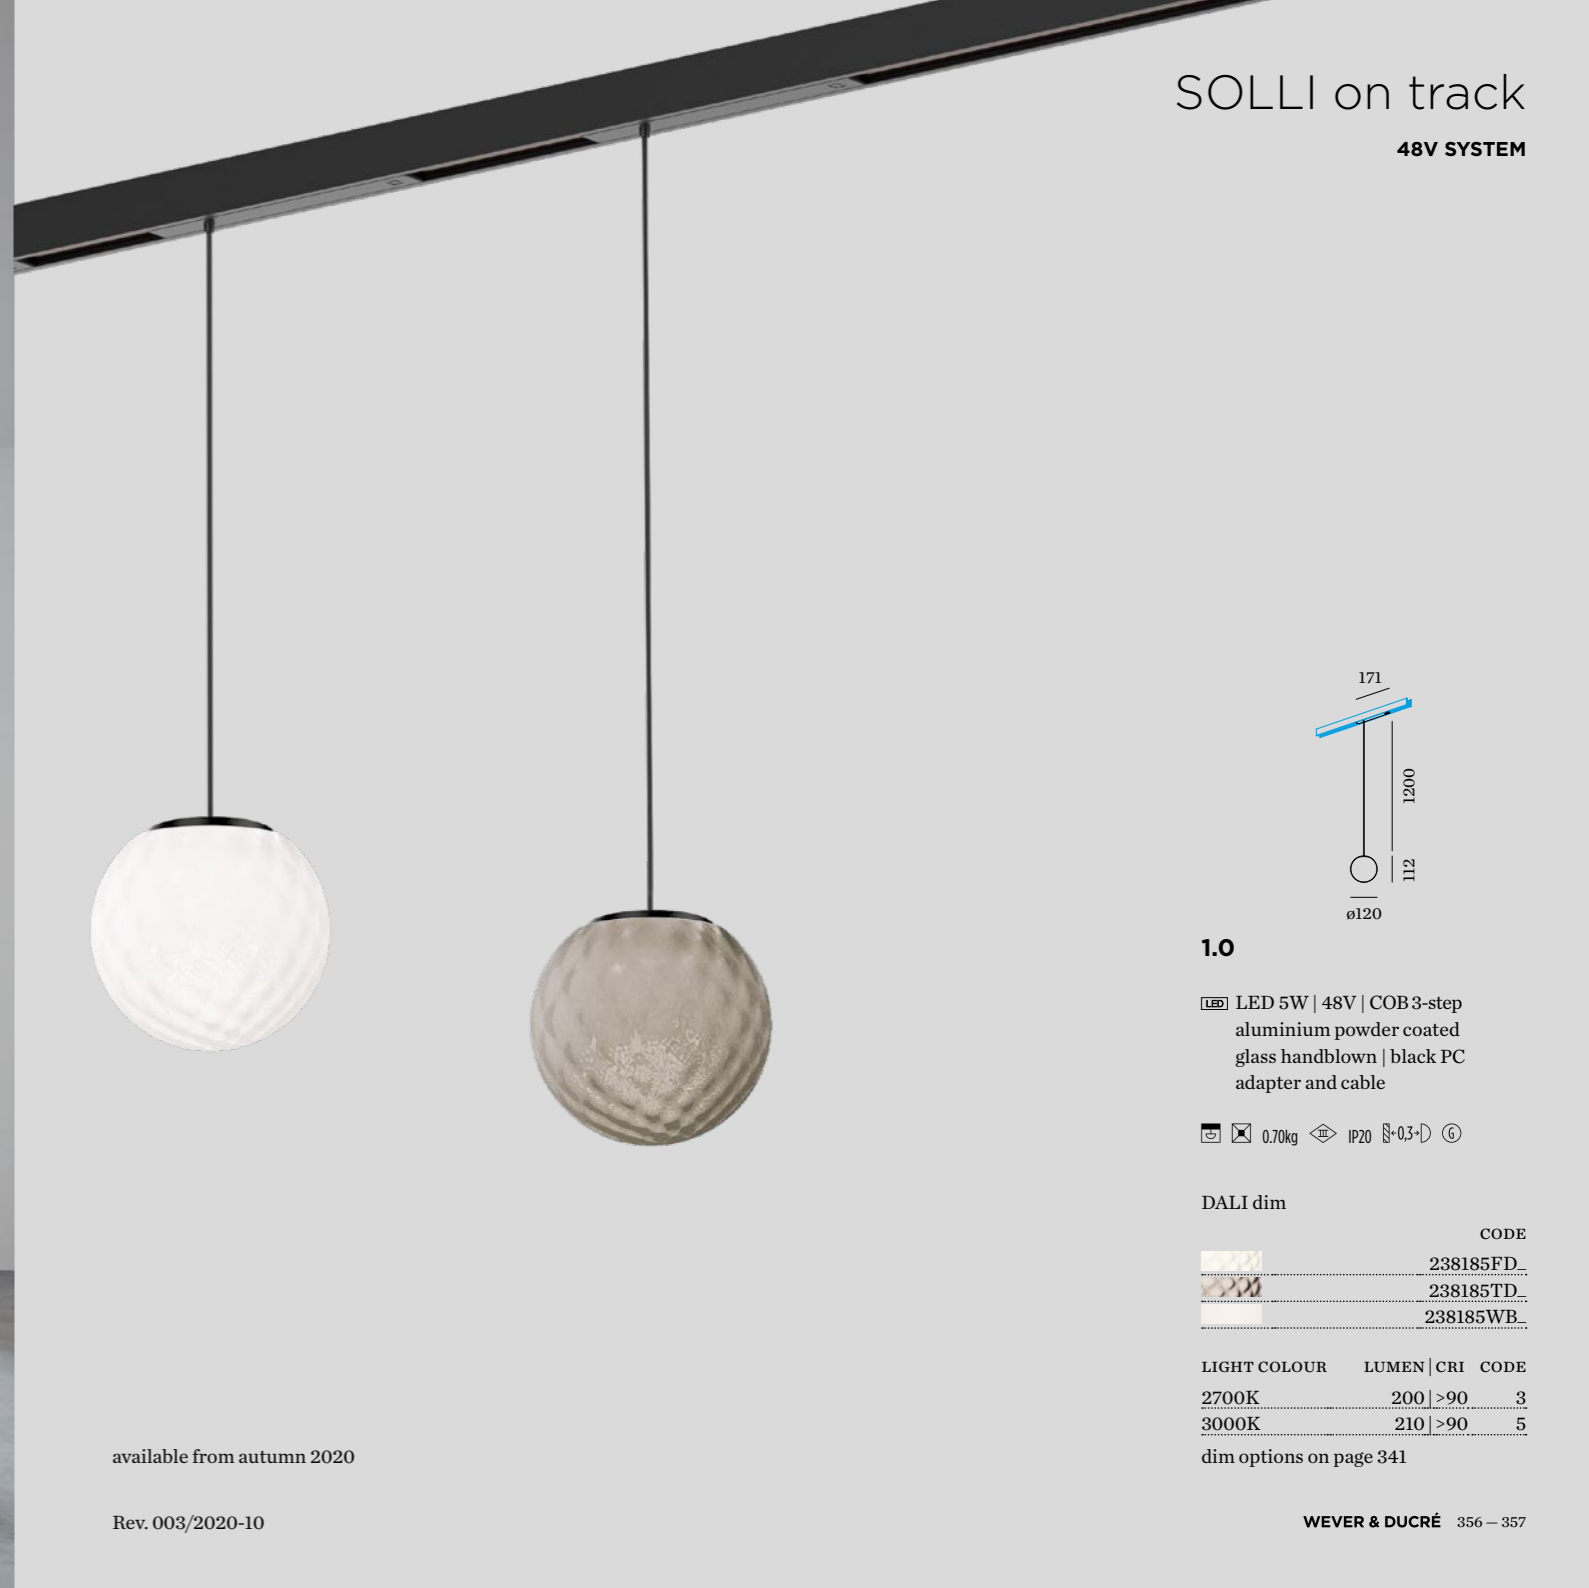

SOLLI on track

48V SYSTEM

1.0

LED 5W | 48V | COB 3-step
aluminium powder coated
glass handblown | black PC
adapter and cable

0.70kg | IP20 | 0.3m | DALI dim

DALI dim

	CODE
	238185FD_
	238185TD_
	238185WB_

LIGHT COLOUR	LUMEN CRI	CODE
2700K	200 >90	3
3000K	210 >90	5