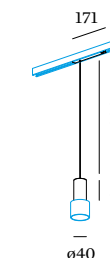

## OPTIONAL

inner cover 1.0

	CODE
	911420G0
	911420B0

suitable for shades 6.0 | 7.0 | 8.0

available from autumn 2020

Rev. 003/2020-10

## 1.0

LED 7W | 48V | COB 3-step  
aluminium wet painted  
PC adapter

0.25kg IP20 3000K 32°

DALI dim

	CODE
	257165G_
	257165B_

LIGHT COLOUR	LUMEN   CRI	CODE
2700K	335   >90	3
3000K	350   >90	5

dim options on page 341