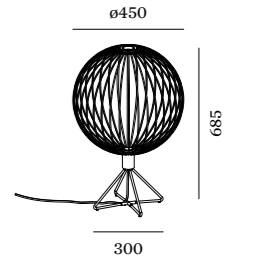

T32-180 carbon filament E27 15W

CODE
2200K 50lm 9003E106

more lamps and specs on page 704

1.0 GLOBE

T30 | LED 4-25W | E27
220-240VAC | 50-60Hz
varnished steel | lacquered

2.20kg IP20

CODE
6601E8WB0
6601E8VB0
6601E8BBO

cable plug with dimmer

OPTIONAL

T30-225 LED E27 6W

CODE
2200K 450lm 9003E129
2700K 500lm 9003E136

T32-180 carbon filament E27 15W

CODE
2200K 50lm 9003E106

more lamps and specs on page 704

2.0 GLOBE