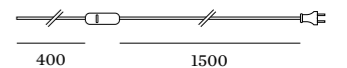

OPTIONAL

T30-300 LED E27 8W

CODE
2200K | 550lm 9003E130
2700K | 550lm 9003E135

T32-300 carbon filament E27 15W

CODE
2200K | 50lm 9003E127

more lamps and specs on page 704