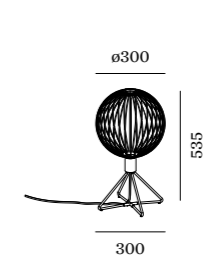

1.0 DIAMOND

T30 | LED 4-25W | E27
220-240VAC | 50-60Hz
varnished steel | lacquered

2.90kg IP20

CODE
6603E8PB0
6603E8BBO

cable plug with dimmer

OPTIONAL

T30-225 LED E27 6W

CODE
2200K 450lm 9003E129
2700K 500lm 9003E136

T32-180 carbon filament E27 15W

CODE
2200K 50lm 9003E106

more lamps and specs on page 704

1.0 GLOBE

T30 | LED 4-25W | E27
220-240VAC | 50-60Hz
varnished steel | lacquered

2.20kg IP20

CODE
6601E8WB0
6601E8VB0
6601E8BBO