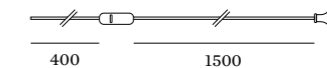

OPTIONAL

T30-225 LED E27 6W

CODE
2200K | 450lm 9003E129
2700K | 500lm 9003E136

T32-180 carbon filament E27 15W

CODE
2200K | 50lm 9003E106

more lamps and specs on page 704