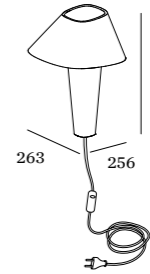

tray colours

	CODE
	C
	N
	G
	P
	W
	B

black cable plug with dimmer
for white tray white cable

2.0

LED A60 max. 12W | E27
220-240VAC | 50-60Hz
plated or powder coated steel
polycarbonate

IP20 1.1kg 12

lamp body

	CODE
	6502ETG_
	6502ESG_
	6502ECW_
	6502EAY_
	6502EHR_