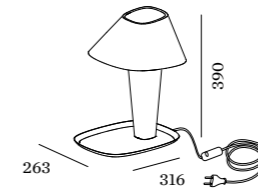

REVER

TABLE

1.0

LED A60 max. 12W | E27
220-240VAC | 50-60Hz
plated or powder coated steel
polycarbonate

IP20 1.5kg

lamp body

	CODE
	6501ETG_
	6501ESG_
	6501ECW_
	6501EAY_
	6501EHR_