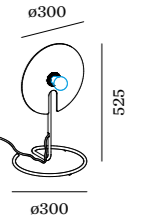

MIRRO

TABLE

1.0

LED A60 4-15W | E27
 220-240VAC | 50-60Hz
 aluminium | single side reflective
 aluminium composite panel

1.30kg IP20

	CODE
	6301ESGBO
	6301E8NBO

cable plug with dimmer

OPTIONAL

A60 LED E27 6W gold mirror	CODE
2200K 400lm	9003E150
2700K 500lm	9003E139
A60 LED E27 6W silver mirror	CODE
2700K 500lm	9003E140