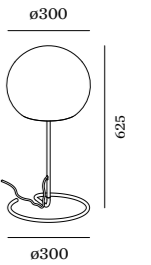

Italian hand blown glass

DRO

TABLE

2.0

LED C35 4-6W | E14  
220-240VAC | 50-60Hz  
opal glass hand blown  
aluminium steel powder coated  
black textile cable

2.30kg IP20

CODE  
6432COWBO  
6432COYBO

cable plug with dimmer

OPTIONAL

C35 LED E14 6W opal | phase-cut dim  
CODE  
2700K | 450lm 9003C103  
more lamps and specs on page 703

3.0

LED A60 4-12W | E27  
220-240VAC | 50-60Hz  
opal glass hand blown  
aluminium steel powder coated  
black textile cable

3.30kg IP20

CODE  
6433EOWBO  
6433EOYBO

cable plug with dimmer

OPTIONAL

A60 LED E27 9W opal | phase-cut dim  
CODE  
2700K | 800lm 9003E152  
more lamps and specs on page 703