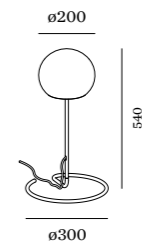

Italian hand blown glass

DRO

TABLE

2.0

LED C35 4-6W | E14  
220-240VAC | 50-60Hz  
opal glass hand blown  
aluminium steel powder coated  
black textile cable

2.30kg IP20

CODE  
6432COWBO  
6432COYBO

cable plug with dimmer

OPTIONAL

C35 LED E14 6W opal | phase-cut dim  
CODE  
2700K | 450lm 9003C103  
more lamps and specs on page 703

3.0

LED A60 4-12W | E27  
220-240VAC | 50-60Hz  
opal glass hand blown  
aluminium steel powder coated  
black textile cable

3.30kg IP20

CODE  
6433EOWBO  
6433EOYBO

cable plug with dimmer

OPTIONAL

A60 LED E27 9W opal | phase-cut dim  
CODE  
2700K | 800lm 9003E152  
more lamps and specs on page 703