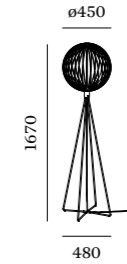

**DIAMOND 1.0**

T30 | LED 4-25W | E27  
220-240VAC | 50-60Hz  
varnished steel | lacquered

5,40kg IP20

CODE
6614E8PB0
6614E8BBO

cable plug with dimmer

**OPTIONAL**

T30-225 LED E27 6W

CODE
2200K   450lm 9003E129
2700K   500lm 9003E136

T32-180 carbon filament E27 15W

CODE
2200K   50lm 9003E106

more lamps and specs on page 704

**GLOBE 1.0**

T30 | LED 4-25W | E27  
220-240VAC | 50-60Hz  
varnished steel | lacquered

6,10kg IP20

CODE
6611E8WB0
6611E8VB0
6611E8BBO