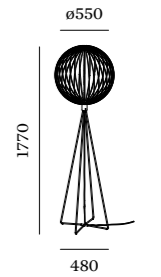

T32-180 carbon filament E27 15W

CODE
2200K   50lm 9003E106

more lamps and specs on page 704

**GLOBE 1.0**

T30 | LED 4-25W | E27  
220-240VAC | 50-60Hz  
varnished steel | lacquered

6,10kg IP20

CODE
6611E8WB0
6611E8VB0
6611E8BBO

cable plug with dimmer

**OPTIONAL**

T30-300 LED E27 8W

CODE
2200K   550lm 9003E130
2700K   550lm 9003E135

T32-300 carbon filament E27 15W

CODE
2200K   50lm 9003E127

more lamps and specs on page 704

**GLOBE 2.0**