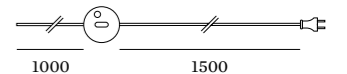

OPTIONAL

T30-300 LED E27 8W

CODE
2200K | 550lm 9003E130
2700K | 550lm 9003E135

T32-300 carbon filament E27 15W

CODE
2200K | 50lm 9003E127

more lamps and specs on page 704