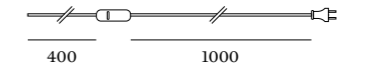

2.0

LED C35 4-6W | E14
220-240VAC | 50-60Hz
white/brown opal glass hand blown
aluminium powder coated
black textile cable

1.30kg IP20

CODE
6422C0WB0
6422C0YB0

cable plug with dimmer

OPTIONAL

C35 LED E14 6W opal | phase-cut dim

2700K | 450lm 9003C103

more lamps and specs on page 703