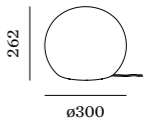

CODE
6422C0WB0
6422C0YB0

cable plug with dimmer

OPTIONAL

C35 LED E14 6W opal | phase-cut dim

2700K | 450lm 9003C103

more lamps and specs on page 703

3.0

LED A60 4-12W | E27
220-240VAC | 50-60Hz
white/brown opal glass hand blown
aluminium powder coated
black textile cable

2.30kg IP20

CODE
6423E0WB0
6423E0YB0

cable plug with dimmer

OPTIONAL

A60 LED E27 9W | phase-cut dim

2700K | 800lm 9003E152

more lamps and specs on page 703

Italian hand blown glass