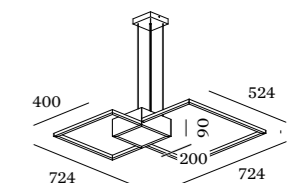

### 3.0

LED 47W | 220-240VAC  
50-60Hz | PCB 3-step | incl. PS  
aluminium powder coated  
opal PMMA cover | direct/indirect

2.90kg | IP20 | 0.3 | P