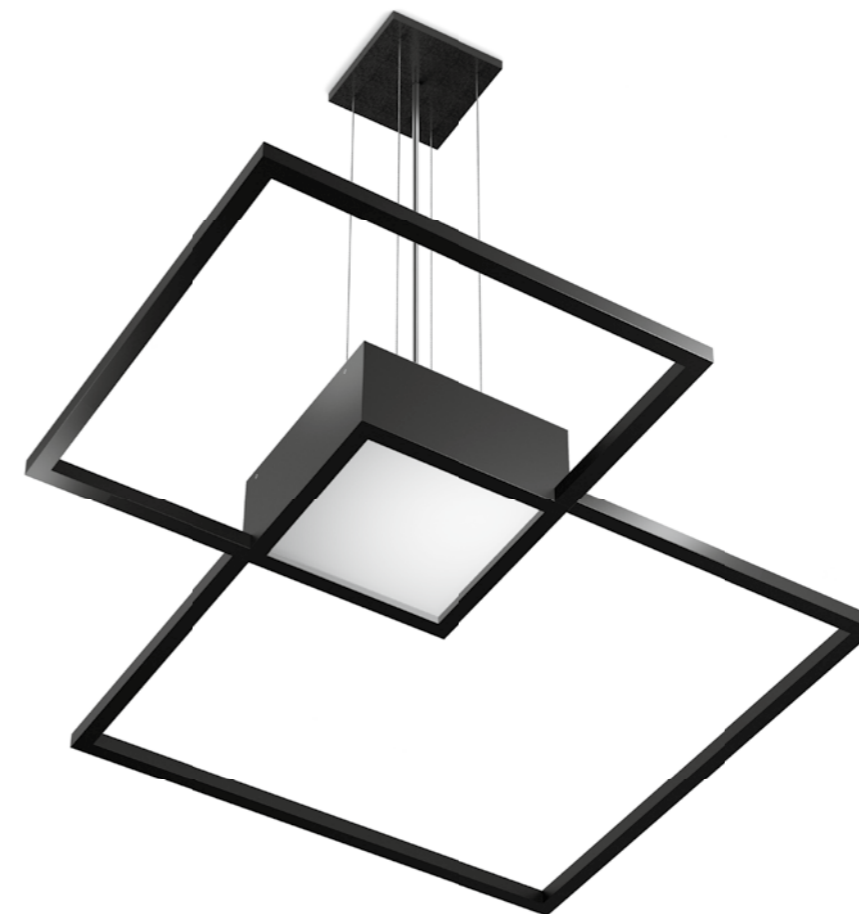

# VENN

## CEILING SUSPENDED

DESIGNED BY  
S&R CORNELISSEN

### 3.0

LED 47W | 220-240VAC  
50-60Hz | PCB 3-step | incl. PS  
aluminium powder coated  
opal PMMA cover | direct/indirect

2.90kg | IP20 | 0.3 | P