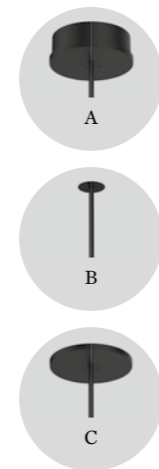

## 5.0 LED

LED 11W | 220-240VAC | 50-60Hz  
PCB 3-step low flicker  
phase-cut dim | aluminium  
powder coated | lacquered  
incl. 1x strain relief and hook

0.80 kg IP20 0.3

1800-2850K | >90 CRI | 510lm

	CODE
	237589W9
	237589J9
	237589P9
	237589K9
	237589Z9