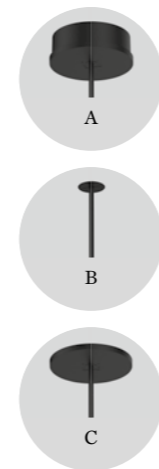

SHIEK

CEILING SUSPENDED

DESIGNED BY
3HDRAFT

4.0 LED

LED 11W | 220-240VAC | 50-60Hz
PCB 3-step low flicker
phase-cut dim | aluminium
powder coated | lacquered
incl. 1x strain relief and hook

0.70 kg IP20 $\approx 0.3 \cdot D$

1800-2850K | >90 CRI | 510lm

Color	CODE
White	237489W9
Black	237489J9
Copper	237489P9
Black/Copper	237489K9
Black/Copper	237489Z9

4.0 E27

E27 max. 20W | E27 | A60
100-240VAC | 50-60Hz
aluminium powder coated
lacquered | incl. 1x strain relief
and hook

0.70 kg IP20 $\approx 0.3 \cdot D$

Color	CODE
White	2344E8W0
Black	2344E8J0
Copper	2344E8P0
Black/Copper	2344E8K0
Black/Copper	2344E8Z0

ALWAYS USE

A | Single suspension
ceiling base round

Color	CODE
White	90052022
Black	90052021

B | Invisible ceiling suspension
plasterkit | system - with fixation
and adjustment

Color	CODE
Black	90015195

C | Single ceiling base semi recessed

Color	CODE
White	90052026
Black	90052027

multi suspension options on page 455