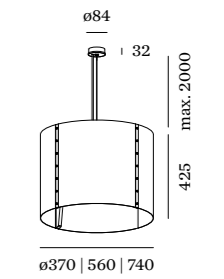

ROCK COLLECTION

CEILING SUSPENDED

3.0

⦿ A60 max. 100W | E26-E27
220-240VAC | 50-60Hz
stone veneer | MDF lacquered
black textile cable

⏱ 3-5kg ⚡ IP20 ⚙ 0.3-1

Ø370mm	CODE
	2201E8W0
	2201E8D0
Ø560mm	CODE
	2203E8W0
	2203E8D0
Ø740mm	CODE
	2205E8W0
	2205E8D0

4.0

⦿ A60 max. 100W | E26-E27
220-240VAC | 50-60Hz
stone veneer | MDF lacquered
black textile cable

⏱ 3.5-5.5kg ⚡ IP20 ⚙ 0.3-1

Ø370mm	CODE
	2202E8W0
	2202E8D0
Ø560mm	CODE
	2204E8W0
	2204E8D0
Ø740mm	CODE
	2206E8W0
	2206E8D0