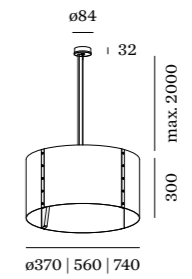

ROCK COLLECTION

CEILING SUSPENDED

3.0

⦿ A60 max. 100W | E26-E27
220-240VAC | 50-60Hz
stone veneer | MDF lacquered
black textile cable

⏱ 3-5kg ⚡ IP20 ⚙ 0.3-1

Ø370mm	CODE
	2201E8W0
	2201E8D0
Ø560mm	CODE
	2203E8W0
	2203E8D0
Ø740mm	CODE
	2205E8W0
	2205E8D0

4.0

⦿ A60 max. 100W | E26-E27
220-240VAC | 50-60Hz
stone veneer | MDF lacquered
black textile cable

⏱ 3.5-5.5kg ⚡ IP20 ⚙ 0.3-1

Ø370mm	CODE
	2202E8W0
	2202E8D0
Ø560mm	CODE
	2204E8W0
	2204E8D0
Ø740mm	CODE
	2206E8W0
	2206E8D0