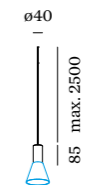

CEILING SUSPENDED

p. 353
p. 365

p. 491

1.0

PAR16 max. 12W | GU10
100-240VAC | 50-60Hz
aluminium wet painted

0.22kg IP20

CODE
257120G0
257120B0

ALWAYS USE