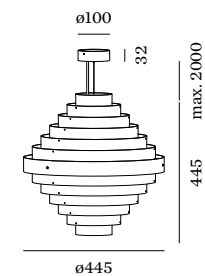

J.J.W.  
CEILING SUSPENDED

**05**

3x A60 max. 53W | E27  
220-240VAC | 50-60Hz  
aluminium lacquered

8.50kg | IP20 | 0-10V dim

	CODE
	2053E8S0
	2053E8G0

**OPTIONAL**

A60 LED E27 6W dim

	CODE
2200K   315lm	9003E109
2700K   500lm	9003E138