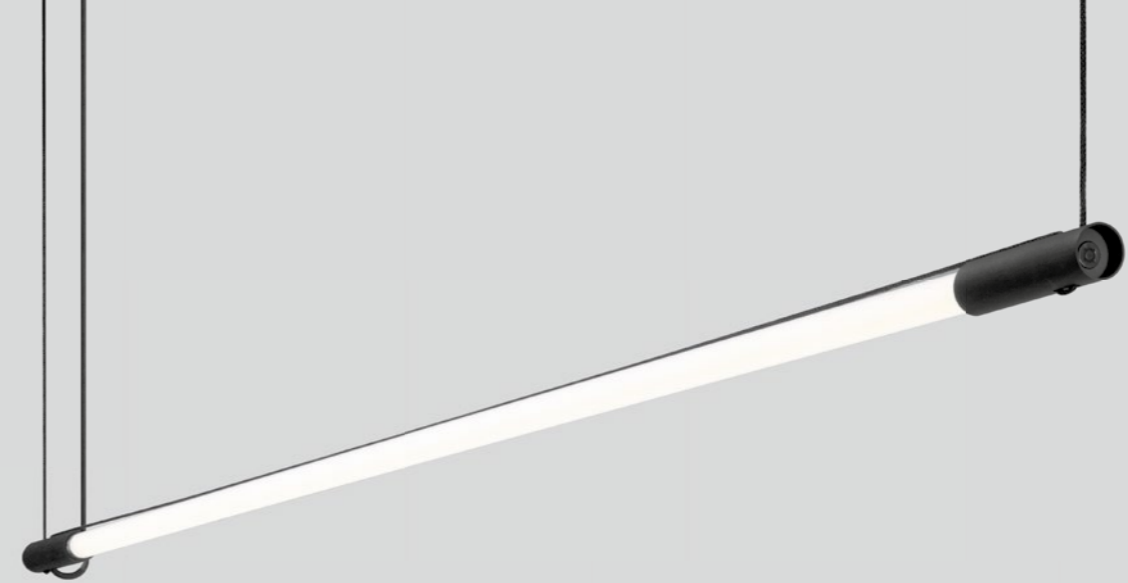

PRIVATE RESIDENCE GERMANY

DARF

CEILING SUSPENDED

p. 555

ARCHITECT
PHILIPP WEINBERGER &
STUDIO MARCH GUT

1.0

LED 22W | 220-240VAC
50-60Hz | aluminium powder
coated | black textile cable

0.42kg | IP20 | 0.3m | CE