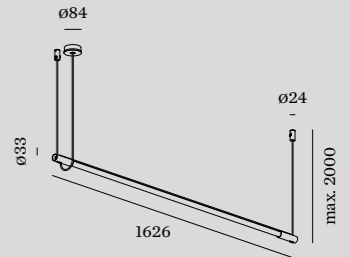

PRIVATE RESIDENCE GERMANY

DARF

CEILING SUSPENDED

p. 555

ARCHITECT
PHILIPP WEINBERGER &
STUDIO MARCH GUT

1.0

LED 22W | 220-240VAC
50-60Hz | aluminium powder
coated | black textile cable

0.42kg | IP20 | 0.3m | CE

non dim

CODE
2561T7B_

LIGHT COLOUR	LUMEN	CRI	CODE
3000K 22W	3300	>80	4
4000K 22W	3700	>80	6

phase-cut dim

CODE
2561T8B_

LIGHT COLOUR	LUMEN	CRI	CODE
3000K 22W	2095	>90	5

available from spring 2020

Rev. 002/2020-09