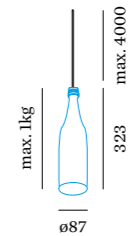

CORK MULTI

CEILING SUSPENDED

1.0

LED 2W | 500mA | 3V
 PCB 3-step | excl. power supply
 aluminium powder coated
 fits bottles inner ø16,5 - 19,5 mm
 and max. 1kg

0.24kg IP20 0.3-1 36°

ALWAYS USE

suspension base round for 3-8 lamps
 incl. power supply

CODE	CODE
210263W	90052015
210263B	90052016

LIGHT COLOUR	LUMEN	CRI	CODE
2200K	105	>80	1
2700K	115	>80	2

suspension base long
 600mm | 2 lamps | incl. power supply

90052017
90052018

OPTIONAL

CODE	CODE
bottle 1	90052019
75/174 glass	90019013
bottle 2	90052020
87/323 glass	90019014