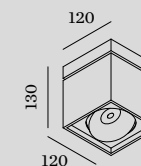

SIRRO

CEILING SURFACE

1.0 LED

LED 10W | 220-240VAC | 50-60Hz
COB 3-step | incl. PS | phase-cut dim
aluminium powder coated
brushed

0.85kg | IP20 | 0.3° | A 36°

35°/35° | 355°

	CODE
	139164W
	139164E
	139164B