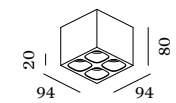

PIRRO

CEILING SURFACE

p. 195

E

J

K

B

1.0

LED 7W | 220-240VAC
50-60Hz | COB 3-step | incl. PS
phase-cut dim aluminium
powder coated | PC lens and
reflector

0.20kg IP20 $\pm 0.3^\circ$ $\Delta 32^\circ$

	CODE
	151151E_
	151151J_
	151151K_
	151151B_

LIGHT COLOUR	LUMEN | CRI	CODE
2700K	380 | >90	3
3000K	405 | >90	5

4.1

4x LED 5W | 220-240VAC
50-60Hz | COB 3-step | incl. PS
phase-cut dim | aluminium
powder coated | PC lens and
reflector

0.50kg IP20 $\pm 0.3^\circ$ $\Delta 32^\circ$

	CODE
	151461E_
	151461J_
	151461K_
	151461B_

LIGHT COLOUR	LUMEN | CRI	CODE
2700K	4x380 | >90	3
3000K	4x405 | >90	5

available from summer 2020