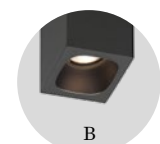

## CEILING SURFACE

p. 195

E

J

K

B

### 1.0

LED 7W | 220-240VAC  
50-60Hz | COB 3-step | incl. PS  
phase-cut dim aluminium  
powder coated | PC lens and  
reflector

0.20kg IP20  $\pm 0.3^\circ$   $\Delta 32^\circ$

	CODE
	151151E_
	151151J_
	151151K_
	151151B_