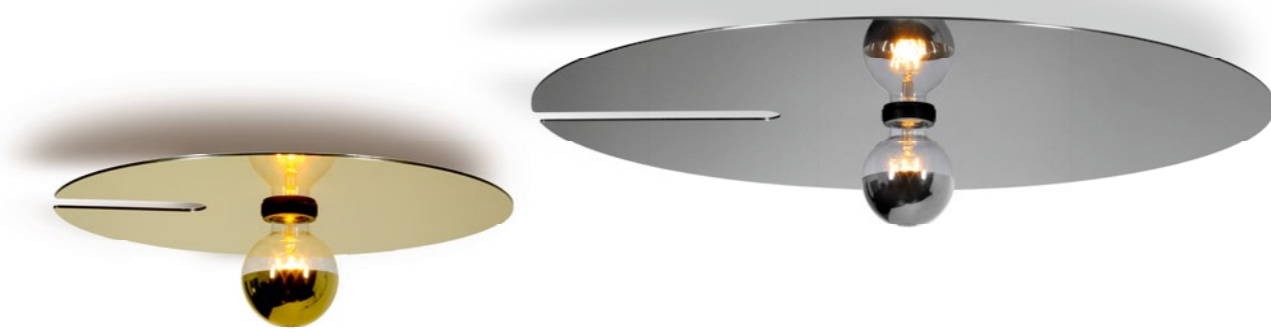

MIRRO
CEILING SURFACE

1.0

LED A60 max. 15W | E27
220-240VAC | 50-60Hz
aluminium | single side reflective
aluminium composite panel

0.70kg IP20

	CODE
	6321E8GB0
	6321E8NB0

OPTIONAL

A60 LED E27 6W gold mirror	CODE
2200K 400lm	9003E150
2700K 500lm	9003E139

A60 LED E27 6W silver mirror	CODE
2700K 500lm	9003E140

2.0

LED G95 max. 15W | E27
220-240VAC | 50-60Hz
aluminium | single side reflective
aluminium composite panel

1.00kg IP20

	CODE
	6322E8GB0
	6322E8NB0

OPTIONAL

G95 LED E27 6W gold mirror	CODE
2200K 400lm	9003E151
2700K 500lm	9003E142

G95 LED E27 6W silver mirror	CODE
2700K 500lm	9003E149

3.0

LED G95 max. 15W | E27
220-240VAC | 50-60Hz
aluminium | single side reflective
aluminium composite panel