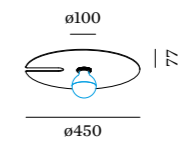

2.0

LED G95 max. 15W | E27
220-240VAC | 50-60Hz
aluminium | single side reflective
aluminium composite panel

1.00kg IP20

	CODE
	6322E8GB0
	6322E8NB0

OPTIONAL

G95 LED E27 6W | gold mirror	CODE
2200K | 400lm	9003E151
2700K | 500lm	9003E142

G95 LED E27 6W | silver mirror	CODE
2700K | 500lm	9003E149