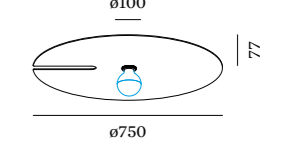

3.0

LED G95 max. 15W | E27
220-240VAC | 50-60Hz
aluminium | single side reflective
aluminium composite panel

2.10kg IP20

	CODE
	6323E8GB0
	6323E8NB0

OPTIONAL

G95 LED E27 6W | gold mirror	CODE
2200K | 400lm	9003E151
2700K | 500lm	9003E142

G95 LED E27 6W | silver mirror	CODE
2700K | 500lm	9003E149