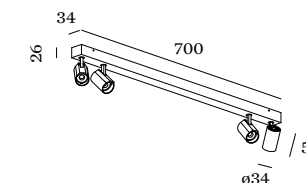

### 2.0

LED 2x LED 6W | 220-240VAC  
50-60Hz | COB 3-step | phase-cut  
dim | incl. PS | aluminium powder  
coated

0.43kg IP20 35°

90° 350°

	CODE
	166361W_
	166361B_
	166361K_
	166361Q_

LIGHT COLOUR	LUMEN   CRI	CODE
2700K	2x440   >90	3
3000K	2x470   >90	5