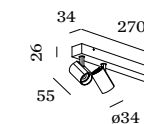

### 2.0

LED 2x LED 6W | 220-240VAC  
50-60Hz | COB 3-step | phase-cut  
dim | incl. PS | aluminium powder  
coated

0.43kg IP20 35°

90° 350°

	CODE
	166361W_
	166361B_
	166361K_
	166361Q_

LIGHT COLOUR	LUMEN   CRI	CODE
2700K	2x440   >90	3
3000K	2x470   >90	5

### 4.0

LED 4x LED 6W | 220-240VAC  
50-60Hz | COB 3-step | phase-cut  
dim | incl. PS | aluminium powder  
coated

0.95kg IP20 35°

90° 350°

	CODE
	166761W_
	166761B_
	166761K_
	166761Q_

LIGHT COLOUR	LUMEN   CRI	CODE
2700K	4x440   >90	3
3000K	4x470   >90	5