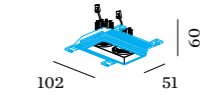

## 1.0 LED

LED 6W | 350mA | 18V  
COB 3-step | excl. power supply  
aluminium powder coated

0.07kg IP20 31°

25°/25° 355° 65

CODE	
163161W_	163161B_

LIGHT COLOUR	LUMEN   CRI	CODE
2700K	540   >90	3
3000K	570   >90	5
1800-2700K   15V	360   >95	9