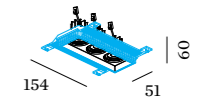

## 1.0 LED

LED 6W | 350mA | 18V  
COB 3-step | excl. power supply  
aluminium powder coated

0.07kg IP20 31°

25°/25° 355° 65

CODE	
163161W_	163161B_

LIGHT COLOUR	LUMEN   CRI	CODE
2700K	540   >90	3
3000K	570   >90	5
1800-2700K   15V	360   >95	9