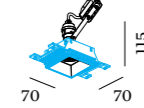

1.0 PAR16

PAR16 max. 12W | GU10
100-240VAC | 50-60Hz
aluminium powder coated

0.41kg IP20 36°

35°/35° 355° 120

CODE

131120W0
131120B0

ALWAYS USE

plastic plasterkit 86x86 10 or 13

CODE

90017122
90017116

aluminium plasterkit 86x86 8-32

CODE

90017120

OPTIONAL

PAR16 LED GU10 7W | phase-cut dim

CODE

2700K	901228W2
3000K	901228W4
1800-2850K	901229S9

more lamps and specs on page 701