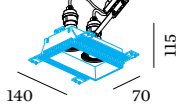

2.0 PAR16

2x PAR16 max. 12W | GU10
100-240VAC | 50-60Hz
aluminium powder coated

0.70kg IP20 36°

35°/35° 355° 120

CODE

131220W0
131220B0

ALWAYS USE

plastic plasterkit 86x156 10 or 13

CODE

90017123
90017117

aluminium plasterkit 86x156 8-32

CODE

90017121

OPTIONAL

PAR16 LED GU10 7W | phase-cut dim

CODE

2700K	901228W2
3000K	901228W4
1800-2850K	901229S9

more lamps and specs on page 701