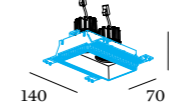

2.0 LED

2x LED 7/10W | 350/500mA | 18Vf
COB 3-step | excl. power supply
aluminium powder coated
1800-2850K 16V

0.74kg IP20 36°

35°/35° 355° 95

CODE

131261W_
131261B_

LIGHT COLOUR LUMEN | CRI CODE

2700K	2x510/680	>90	3
3000K	2x550/740	>90	5
1800-2850K	2x330/450	>95	9

ALWAYS USE

plastic plasterkit 86x156 10 or 13

CODE

90017123
90017117

aluminium plasterkit 86x156 8-32

CODE

90017121

power supply | 500mA

CODE

10W	90214405
15W dim	90224501
20W DALI	90244602

350mA power supplies on page 694