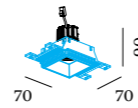

STRANGE

CEILING RECESSED

1.0 LED

LED 7/10W | 350/500mA | 18Vf
COB 3-step | excl. power supply
aluminium powder coated
1800-2850K 16V

0.43kg IP20 36°

35°/35° 355° 95

CODE

131161W_
131161B_

LIGHT COLOUR LUMEN | CRI CODE

2700K	510/680	>90	3
3000K	550/740	>90	5
1800-2850K	330/450	>95	9

ALWAYS USE

plastic plasterkit 86x86 10 or 13

CODE

90017122
90017116

aluminium plasterkit 86x86 8-32

CODE

90017120

power supply | 500mA

CODE

10W	90214405
15W dim	90224501
20W DALI	90244602

350mA power supplies on page 694