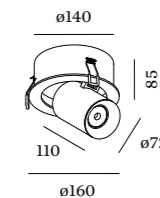

SPYDER

CEILING RECESSED

1.0 LED

LED 7/10W | 350/500mA | 18Vf
COB 3-step | excl. power supply
aluminium | steel powder coated

1.10kg IP20 36° 36°

146-148 85° 355° 90 4-33

CODE

124161W
124161B

1.0 PAR16

PAR16 max.35W | GU10
100-240VAC | 50-60Hz
aluminium | steel powder coated

1.10kg IP20 36°

146-148 85° 355° 90 4-33

CODE

124120W
124120B

OPTIONAL

PAR16 LED GU10 7W | phase-cut dim