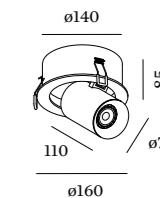

SPYDER

CEILING RECESSED

1.0 LED

LED 7/10W | 350/500mA | 18Vf
COB 3-step | excl. power supply
aluminium | steel powder coated

1.10kg IP20 36° 36°

146-148 85° 355° 90 4-33

CODE

124161W
124161B

LIGHT COLOUR	LUMEN	CRI	CODE
2700K	490/660	>90	3
3000K	530/710	>90	5
1800-2850K 16V	330/450	>95	9

ALWAYS USE

power supply | 500mA

CODE

10W	90214405
15W dim	90224501
20W DALI	90244602

350mA power supplies on page 694

1.0 PAR16

PAR16 max.35W | GU10
100-240VAC | 50-60Hz
aluminium | steel powder coated

1.10kg IP20 36°

146-148 85° 355° 90 4-33

CODE

124120W
124120B

OPTIONAL

PAR16 LED GU10 7W | phase-cut dim