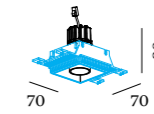

SNEAK TRIMLESS

CEILING RECESSED

1.0 LED

LED 7/10W | 350/500mA | 18Vf
COB 3-step | excl. power supply
aluminium powder coated
1800-2850K 16V

0.19 kg IP20 0.3m 28°

35°/35° 355° 95

	CODE
	155151W_
	155151B_
	155151K_