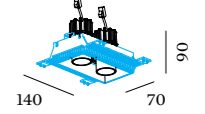

2.0 LED

2x LED 7/10W | 350/500mA | 18Vf
COB 3-step | excl. power supply
aluminium powder coated
1800-2850K 16V

0.34 kg IP20 0.3m 28°

35°/35° 355° 95

	CODE
	155251W_
	155251B_
	155251K_

LIGHT COLOUR	LUMEN	CRI	CODE
2700K	2x400/530	>90	3
3000K	2x425/570	>90	5
1800-2850K	2x250/340	>95	9

ALWAYS USE

plastic plasterkit 86x156 10 or 13

	CODE
	90017123
	90017117

aluminium plasterkit 86x156 8-32

	90017121

power supply | 500mA

	CODE
10W	90214405
15W dim	90224501
20W DALI	90244602

350mA power supplies on page 694