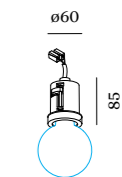

1.0

LED G95 max. 12W | E27
220-240VAC | 50-60Hz
aluminium powder coated

0.25kg IP20

54-56 90 7-33

CODE

1671E0B0

OPTIONAL

G95 LED E27 6W 400lm 2200K

CODE

gold mirror 9003E151

G95 LED E27 6W 500lm 2700K

CODE

gold mirror 9003E142

silver mirror 9003E149

G95 LED FILAMENT | E27 6W
450lm 2200K

CODE

clear 9003E111

more lamps and specs on page 703