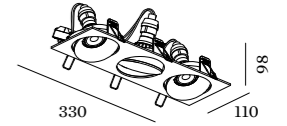

RON  
CEILING RECESSED

**2.0 LED**

2x LED 7/10W | 350/500mA | 18Vf  
COB 3-step | excl. power supply  
aluminium powder coated  
1800-2850K 16V

0.73kg IP20 36°

102x210 35°/35° 355° 90 4-25

**3.0 LED**

3x LED 7/10W | 350/500mA | 18Vf  
COB 3-step | excl. power supply  
aluminium powder coated  
1800-2850K 16V

1.08kg IP20 36°

102x320 35°/35° 355° 90 4-25

**2.0 PAR16**

2x PAR16 max. 12W | GU10  
100-240VAC | 50-60Hz  
aluminium powder coated

0.69kg IP20 36°

102x210 35°/35° 355° 100 4-25

**3.0 PAR16**

3x PAR16 max. 12W | GU10  
100-240VAC | 50-60Hz  
aluminium powder coated