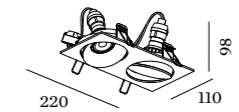

RON
CEILING RECESSED

2.0 LED

2x LED 7/10W | 350/500mA | 18Vf
COB 3-step | excl. power supply
aluminium powder coated
1800-2850K 16V

0.73kg IP20 36°

102x210 35°/35° 355° 90 4-25

3.0 LED

3x LED 7/10W | 350/500mA | 18Vf
COB 3-step | excl. power supply
aluminium powder coated
1800-2850K 16V

1.08kg IP20 36°

102x320 35°/35° 355° 90 4-25

2.0 PAR16

2x PAR16 max. 12W | GU10
100-240VAC | 50-60Hz
aluminium powder coated

0.69kg IP20 36°

102x210 35°/35° 355° 100 4-25

3.0 PAR16

3x PAR16 max. 12W | GU10
100-240VAC | 50-60Hz
aluminium powder coated

1.02kg IP20 36°

102x320 35°/35° 355° 100 4-25

CODE	
111261W	111261B

LIGHT COLOUR	LUMEN	CRI	CODE
2700K	2x530/710	>90	3
3000K	2x570/770	>90	5
1800-2850K	2x330/450	>95	9

CODE	
111361W	111361B

LIGHT COLOUR	LUMEN	CRI	CODE
2700K	3x530/710	>90	3
3000K	3x570/770	>90	5
1800-2850K	3x330/450	>95	9

CODE	
111220W0	111220B0

LIGHT COLOUR	LUMEN	CRI	CODE
2700K	3x530/710	>90	3
3000K	3x570/770	>90	5
1800-2850K	3x330/450	>95	9

CODE	
111320W0	111320B0

LIGHT COLOUR	LUMEN	CRI	CODE
2700K	3x530/710	>90	3
3000K	3x570/770	>90	5
1800-2850K	3x330/450	>95	9

ALWAYS USE

power supply | 500mA

CODE	
10W	90214405
15W dim	90224501
20W DALI	90244602

350mA power supplies on page 694

ALWAYS USE

power supply | 500mA

CODE	
10W	90214405
15W dim	90224501
20W DALI	90244602

350mA power supplies on page 694

OPTIONAL

PAR16 LED GU10 7W | phase-cut dim

CODE	
2700K	901228W2
3000K	901228W4
1800-2850K	901229S9

more lamps and specs on page 701

OPTIONAL

PAR16 LED GU10 7W | phase-cut dim

CODE	
2700K	901228W2
3000K	901228W4
1800-2850K	901229S9

more lamps and specs on page 701