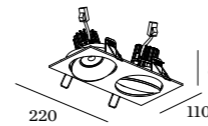

RON  
CEILING RECESSED

**2.0 LED**

2x LED 7/10W | 350/500mA | 18Vf  
COB 3-step | excl. power supply  
aluminium powder coated  
1800-2850K 16V

0.73kg IP20 36°

102x210 35°/35° 355° 90 4-25

**3.0 LED**

3x LED 7/10W | 350/500mA | 18Vf  
COB 3-step | excl. power supply  
aluminium powder coated  
1800-2850K 16V

1.08kg IP20 36°

102x320 35°/35° 355° 90 4-25

**2.0 PAR16**

2x PAR16 max. 12W | GU10  
100-240VAC | 50-60Hz  
aluminium powder coated

0.69kg IP20 36°

102x210 35°/35° 355° 100 4-25

**3.0 PAR16**

3x PAR16 max. 12W | GU10  
100-240VAC | 50-60Hz  
aluminium powder coated