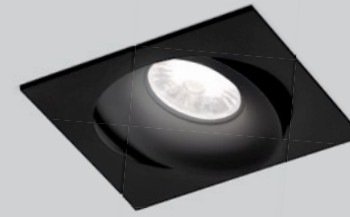

RON

CEILING RECESSED

1.0 LED

LED 7/10W | 350/500mA | 18Vf
COB 3-step | excl. power supply
aluminium powder coated
round cut-out for mounting

0.36kg IP20 35° 36°

102-104 35°/35° 355° 90

4-25

1.0 MR16

QR-CBC51 max. 12W | GU5.3
12V | excl. power supply
aluminium powder coated
round cut-out for mounting

0.30kg IP20 35°

102-104 35°/35° 355° 75

4-25

1.0 PAR16

PAR16 max. 12W | GU10
100-240VAC | 50-60Hz
aluminium powder coated
round cut-out for mounting

0.34kg IP20 35°

102-104 35°/35° 355° 100

4-25

CODE	
111161W	111161B

LIGHT COLOUR	LUMEN CRI	CODE
2700K	530/710 >90	3
3000K	570/770 >90	5
1800-2850K 16V	330/450 >95	9

CODE	
111110W0	111110B0

LIGHT COLOUR	LUMEN CRI	CODE
2700K	530/710 >90	3
3000K	570/770 >90	5
1800-2850K 16V	330/450 >95	9