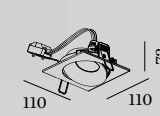

RON

CEILING RECESSED

1.0 LED

LED 7/10W | 350/500mA | 18Vf
COB 3-step | excl. power supply
aluminium powder coated
round cut-out for mounting

0.36kg IP20 35° 36°

102-104 35°/35° 355° 90

4-25

1.0 MR16