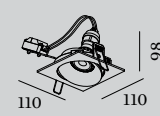

RON

CEILING RECESSED

1.0 LED

LED 7/10W | 350/500mA | 18Vf
COB 3-step | excl. power supply
aluminium powder coated
round cut-out for mounting

0.36kg IP20 35° 36°

102-104 35°/35° 355° 90

4-25

1.0 MR16