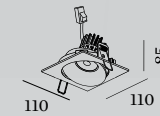

RON

CEILING RECESSED

1.0 LED

LED 7/10W | 350/500mA | 18Vf
COB 3-step | excl. power supply
aluminium powder coated
round cut-out for mounting

0.36kg IP20 35° 36°

102-104 35°/35° 355° 90

4-25

1.0 MR16