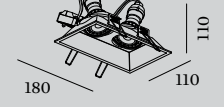

2.0 PAR16

2x PAR16 max. 12W | GU10
100-240VAC | 50-60Hz
aluminium powder coated

0.46kg IP20 35°/35°

102x172 35°/35° 355° 115 4-30

CODE

113220W0

LIGHT COLOUR	LUMEN	CRI	CODE
2700K	2x530/715	>90	3
3000K	2x575/775	>90	5
1800-2850K	2x330/450	>95	9

OPTIONAL

PAR16 LED GU10 7W | phase-cut dim

CODE

2700K	901228W2
3000K	901228W4
1800-2850K	901229S9

more lamps and specs on page 701