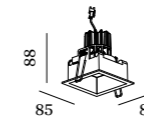

PLANO IP44

CEILING RECESSED

1.0 LED

LED 7/10W | 350/500mA | 18Vf
COB 3-step | excl. power supply
aluminium powder coated

0.21kg IP44 3+0.3+D 36°

74x78 90 4-30

CODE	
118461W	118461B

LIGHT COLOUR	LUMEN	CRI	CODE
2700K	510/695	>90	3
3000K	550/740	>90	5
1800-2850K	16V 300/390	>95	9