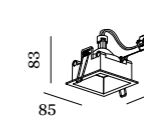

1.0 MR16

QR-CBC51 max. 35W | GU5.3
12V | excl. power supply
aluminium powder coated

0.15kg IP44 3+0.3+D

74x78 115 4-30

CODE	
118410W0	118410B0

LIGHT COLOUR	LUMEN	CRI	CODE
2700K	510/695	>90	3
3000K	550/740	>90	5
1800-2850K	16V 300/390	>95	9

ALWAYS USE

power supply | 12V

CODE	
10W dim	90221401
25W dim	90221701
70W dim	90221904

more specs on page 699