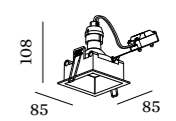

1.0 PAR16

PAR16 max. 12W | GU10
100-240VAC | 50-60Hz
aluminium powder coated

0.19kg IP44 3+0.3+D

74x78 115 4-30

CODE	
118420W0	118420B0

LIGHT COLOUR	LUMEN	CRI	CODE
2700K	510/695	>90	3
3000K	550/740	>90	5
1800-2850K	16V 300/390	>95	9

ALWAYS USE

PAR16 LED GU10 7W | phase-cut dim

CODE	
2700K	901228W2
3000K	901228W4
1800-2850K	901229S9

more lamps and specs on page 701