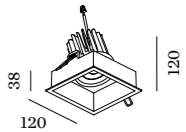

PLANO ADJUST fort

CEILING RECESSED

1.0 LED

LED 25W | 700mA | 36V
COB 3-step | excl. power supply
aluminium powder coated

0.381kg IP20 0.3-1 34°

11x111 30°/30° 355° 130 4-25

	CODE
	118961W_
	118961B_

LIGHT COLOUR	LUMEN CRI	CODE
3000K	2480 >90	5
4000K	2660 >90	6