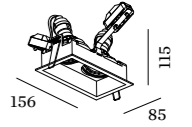

### 1.0 LED

LED 7/10W | 350/500mA | 18Vf  
COB 3-step | excl. power supply  
aluminium powder coated  
1800-2850K 16V

0.26kg IP20 36°

74x78 35°/35° 355° 95 2-18

CODE
118161W_
118161S_
118161Q_
118161B_

LIGHT COLOUR	LUMEN	CRI	CODE
2700K	510/680	>90	3
3000K	550/740	>90	5
1800-2850K	330/450	>95	9