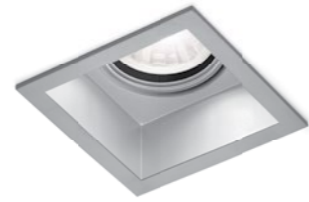

### 1.0 LED

LED 7/10W | 350/500mA | 18Vf  
COB 3-step | excl. power supply  
aluminium powder coated  
1800-2850K 16V

0.26kg IP20 36°

74x78 35°/35° 355° 95 2-18

CODE
118161W_
118161S_
118161Q_
118161B_

LIGHT COLOUR	LUMEN	CRI	CODE
2700K	510/680	>90	3
3000K	550/740	>90	5
1800-2850K	330/450	>95	9