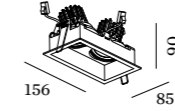

### 1.0 LED

LED 7/10W | 350/500mA | 18Vf  
COB 3-step | excl. power supply  
aluminium powder coated  
1800-2850K 16V

0.26kg IP20 36°

74x78 35°/35° 355° 95 2-18

CODE
118161W_
118161S_
118161Q_
118161B_

LIGHT COLOUR	LUMEN	CRI	CODE
2700K	510/680	>90	3
3000K	550/740	>90	5
1800-2850K	330/450	>95	9