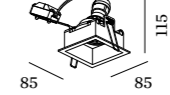

### 1.0 LED

LED 7/10W | 350/500mA | 18Vf  
COB 3-step | excl. power supply  
aluminium powder coated  
1800-2850K 16V

0.26kg IP20 36°

74x78 35°/35° 355° 95 2-18

CODE
118161W_
118161S_
118161Q_
118161B_

LIGHT COLOUR	LUMEN	CRI	CODE
2700K	510/680	>90	3
3000K	550/740	>90	5
1800-2850K	330/450	>95	9