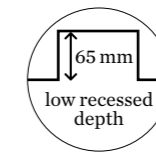

fits into Kaiser ThermoX® 9320-11