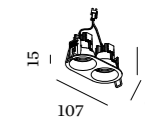

DEEP BIJOU

CEILING RECESSED

1.0 LED

LED 4.5W | 250mA | 18V
COB 3-step | excl. power supply
aluminium powder coated

0.065kg | IP20 | 0.3° | 30°

50-52 | 85 | 4-25

	CODE
	165161W_
	165161G_
	165161B_

LIGHT COLOUR	LUMEN	CRI	CODE
2700K	335	>90	3
3000K	350	>90	5

ALWAYS USE

power supply | 250mA

	CODE
10W dim	90226401

more power supplies on page 695

2.0 LED

2x LED 4.5W | 250mA | 36V total
COB 3-step | excl. power supply
aluminium powder coated

0.15kg | IP20 | 0.3° | 30°