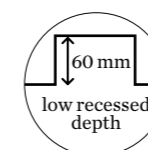

50-52x100-104 | 60 | 4-25

	CODE
	165261W_
	165261G_
	165261B_

LIGHT COLOUR	LUMEN	CRI	CODE
2700K	2x335	>90	3
3000K	2x350	>90	5

ALWAYS USE

power supply | 250mA (1 piece needed)

	CODE
15W dim	90226501

more power supplies on page 695